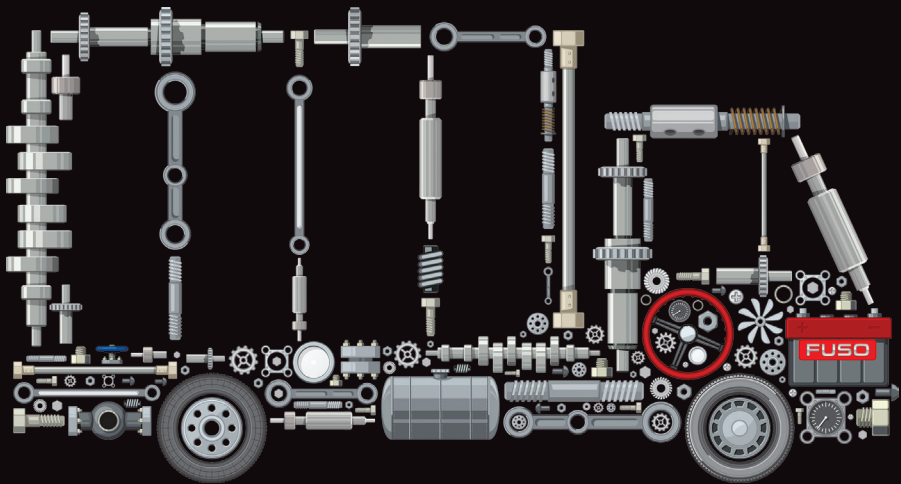

SAVE UP TO 40% ON SELECTED FUSO MAJOR PARTS THIS WINTER

BEAT THE CHILL WITH OUR RED-HOT PARTS DEAL

Visit www.fuso.co.za for more information or contact your participating FUSO dealer today.

Reliability & Quality | Value for Money | Best Service Support | Simply Better Trucks